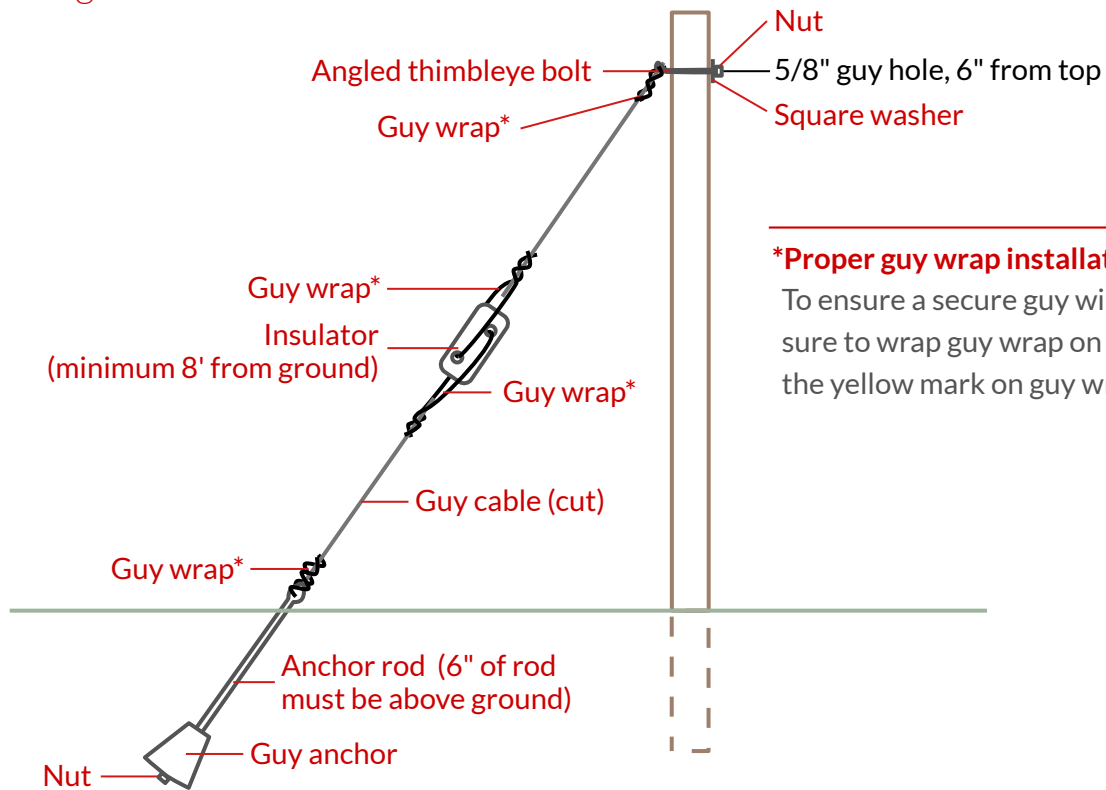

Guy Wire Kit

Your kit includes

1/4" Guyline cable

34' of guyline for 25' pole kits

40' of guyline for 30' pole kits

46' of guyline for 35' pole kits

1x Angled thimbleye bolt

1x Square washer

1x Insulator

1x Anchor rod

1x Guy anchor

4x Guy wrap

Installation diagram

*Proper guy wrap installation

To ensure a secure guy wire, make sure to wrap guy wrap on guyline to the yellow mark on guy wrap

More information